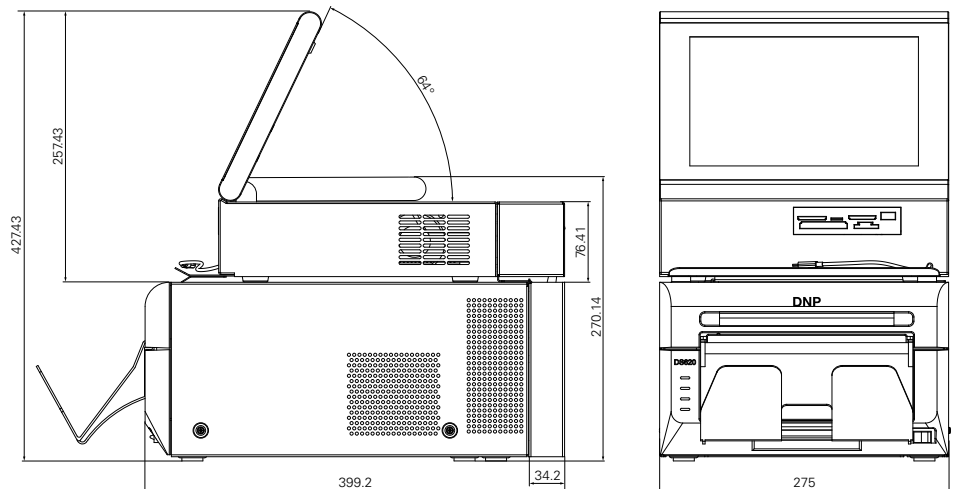

DNP PHOTO IMAGING EUROPE
22, Avenue des Nations -
Immeuble Raphaël
CS 51077 Villepinte
95948 ROISSY C.D.G. Cedex
FRANCE
Tel : +33 (0)1 49 38 65 50
Fax : +33 (0)1 49 89 00 81
www.dnpphoto.eu

Consumables		
6 x 8" (15 x 20 cm)	-	400 Sheets/Box
6 x 9" (15 x 23 cm)	-	360 Sheets/Box
5 x 7" (13 x 18 cm)	-	460 Sheets/Box